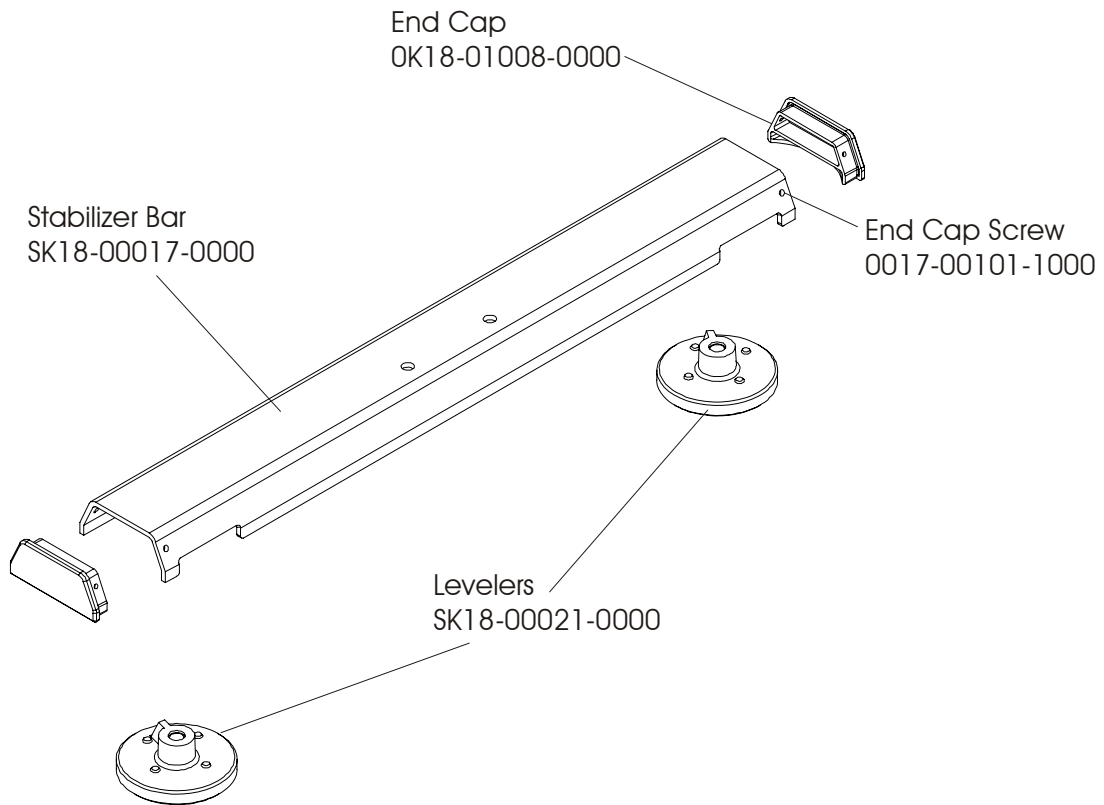

**LC95 Recumbent
Stabilizer Bar Assembly**

LC95R-0100-30