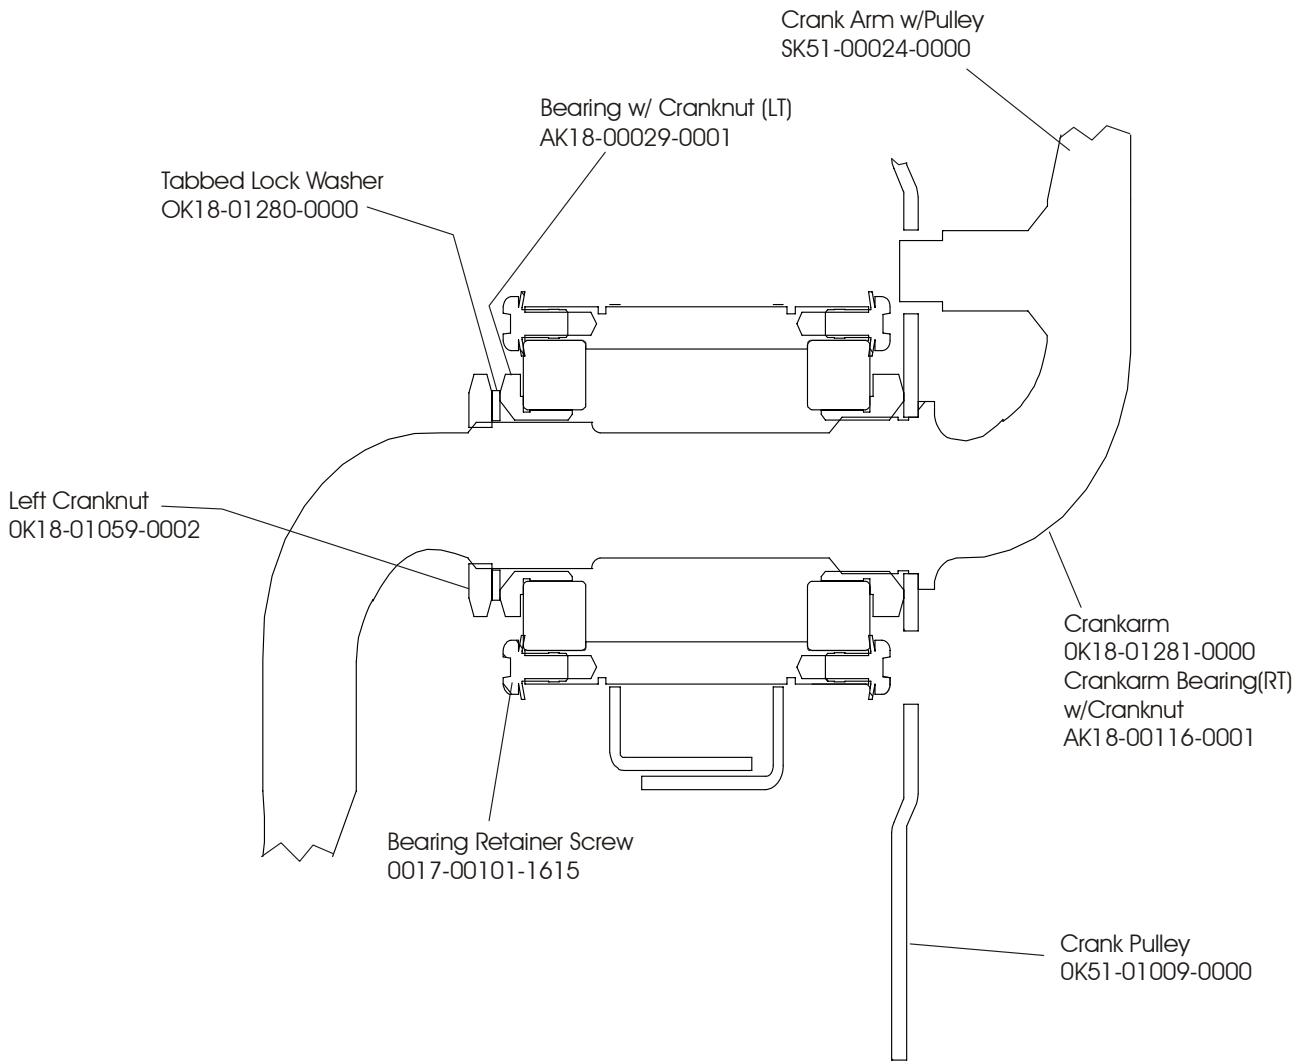

**LC95 Recumbent
Final Frame Assembly – Left Side**

LC95R-0100-30

LC95 Recumbent

Extrusion Tube – SK51-00014-0000

LC95R-0100-30

**LC95 Recumbent
Crank Arm Assembly**

LC95R-0100-309

NOTE: Order Crank Bearing Kit GK51-00002-0001

**LC95 Recumbent
Stabilizer Bar Assembly**

LC95R-0100-30

**LC95 Recumbent
Seat Assembly SK51-00011-0000**

LC95R-0100-30

**LC95 Recumbent
Seat Lock Assembly – AK51-00053-0000**

LC95R-0100-30

**LC95 Recumbent
Pulley Clutch Assembly**