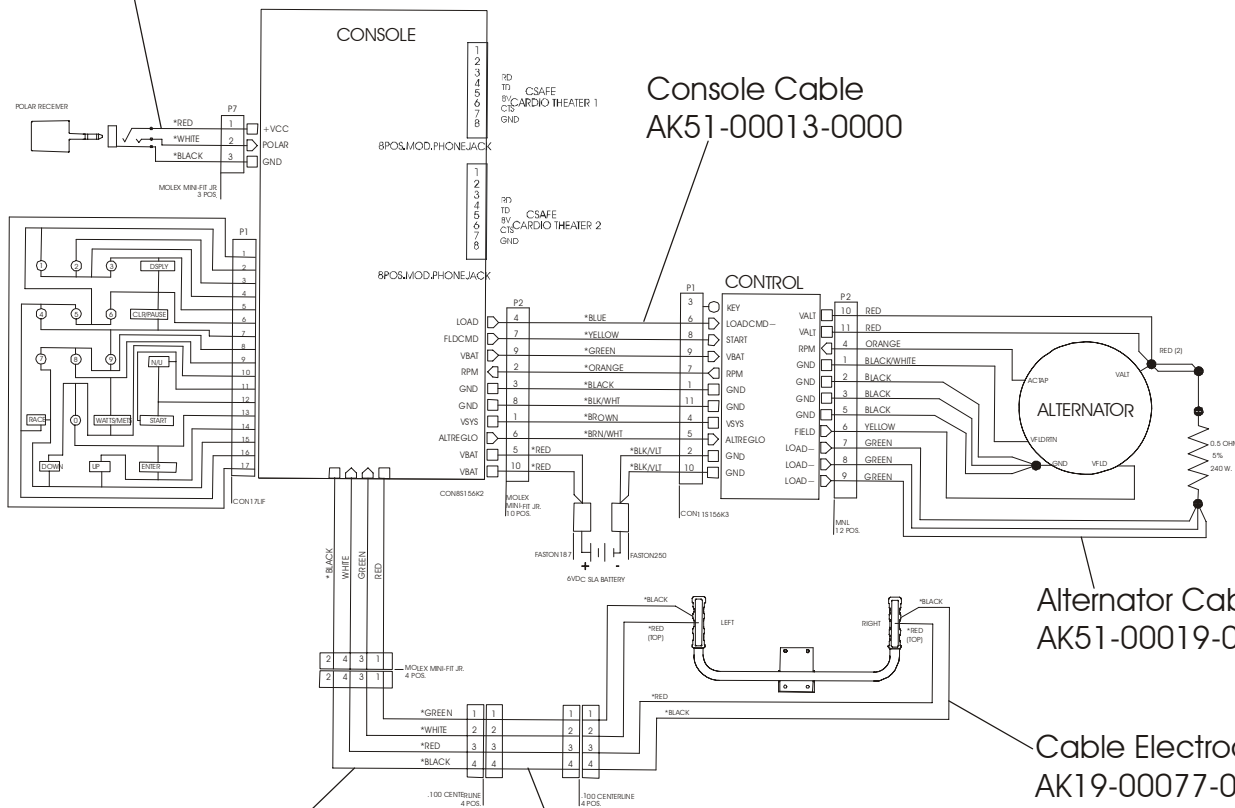

LC95R-0100-30

Available as a set only:
Shroud w/ Decal, RT & LT
GK63-00002-0016
Shroud Decal, RT
OK51-01081-0000

Shroud Screw (11)
0017-00101-0991

Polar Cable
AK36-00021-00002

Console Cable
AK51-00013-0000