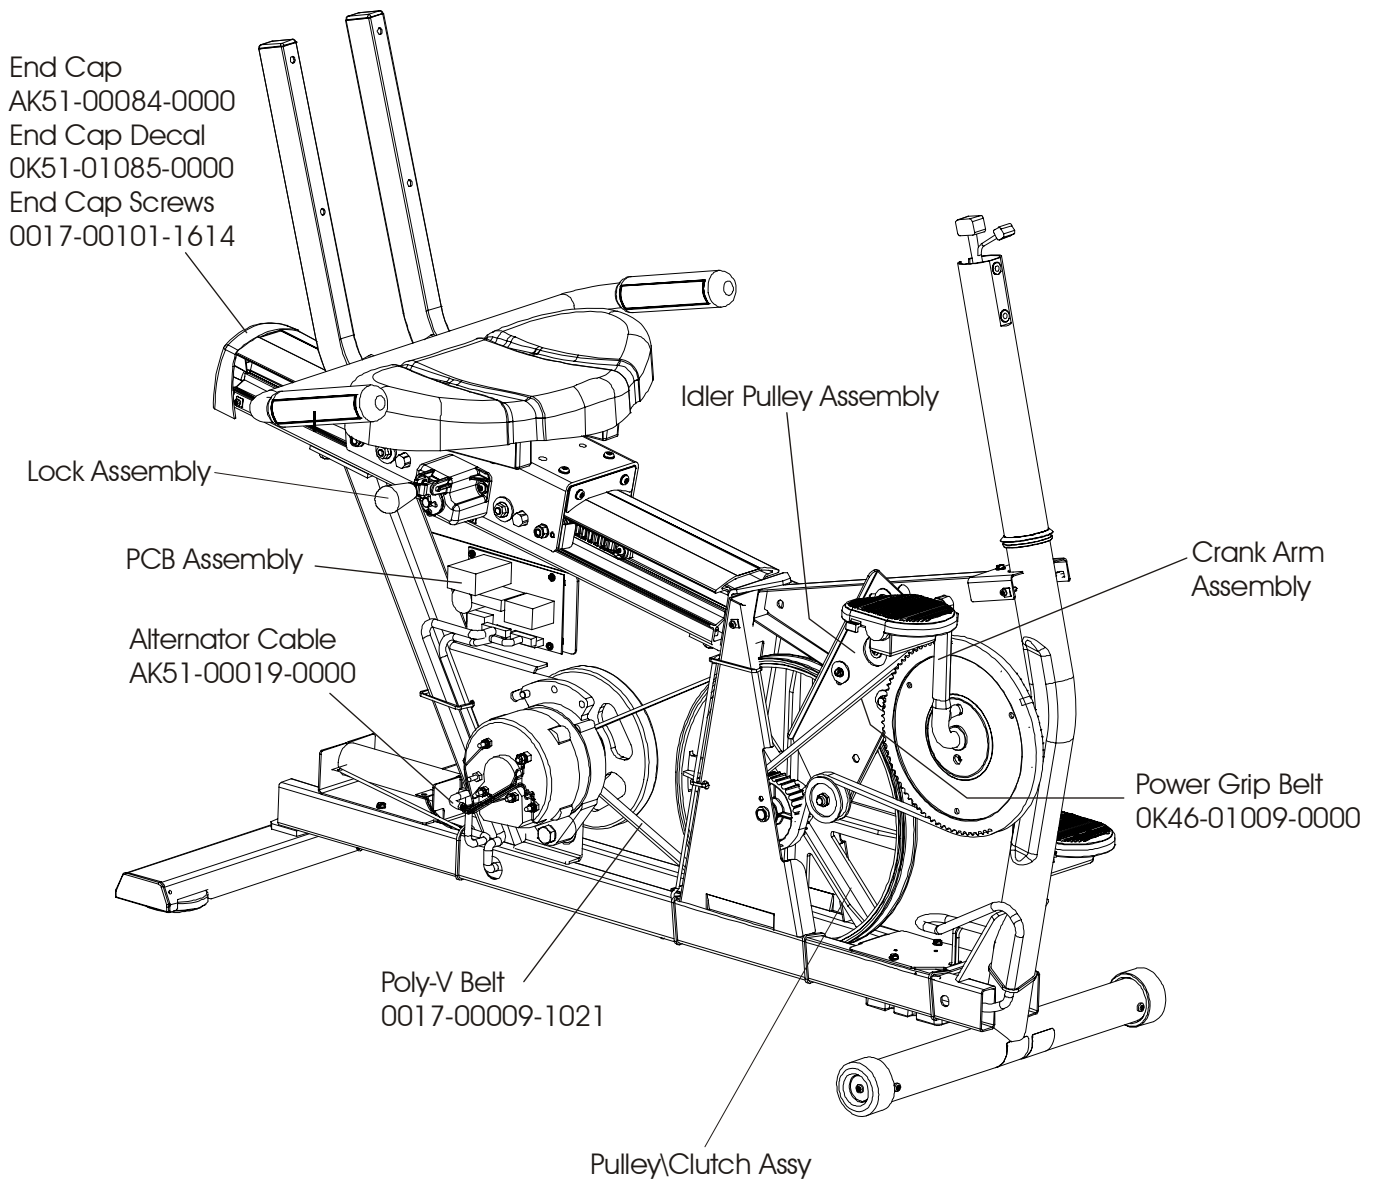

Screw(4)
0017-00101-1250

Console Case (Black)
OK36-01187-0008

Screw
0017-00101-0393

Battery Cover
OK36-01035-0006

Screw
0017-00101-0823 (4)

**LC95 Recumbent
Final Frame Assembly – Right Side**

LC95R-0100-30

**LC95 Recumbent
Final Frame Assembly – Left Side**

LC95R-0100-30

LC95 Recumbent

Extrusion Tube – SK51-00014-0000

LC95R-0100-30

**LC95 Recumbent
Crank Arm Assembly**

LC95R-0100-309

NOTE: Order Crank Bearing Kit GK51-00002-0001

**LC95 Recumbent
Stabilizer Bar Assembly**

LC95R-0100-30

**LC95 Recumbent
Seat Assembly SK51-00011-0000**

LC95R-0100-30

**LC95 Recumbent
Seat Lock Assembly – AK51-00053-0000**

LC95R-0100-30

**LC95 Recumbent
Pulley Clutch Assembly**