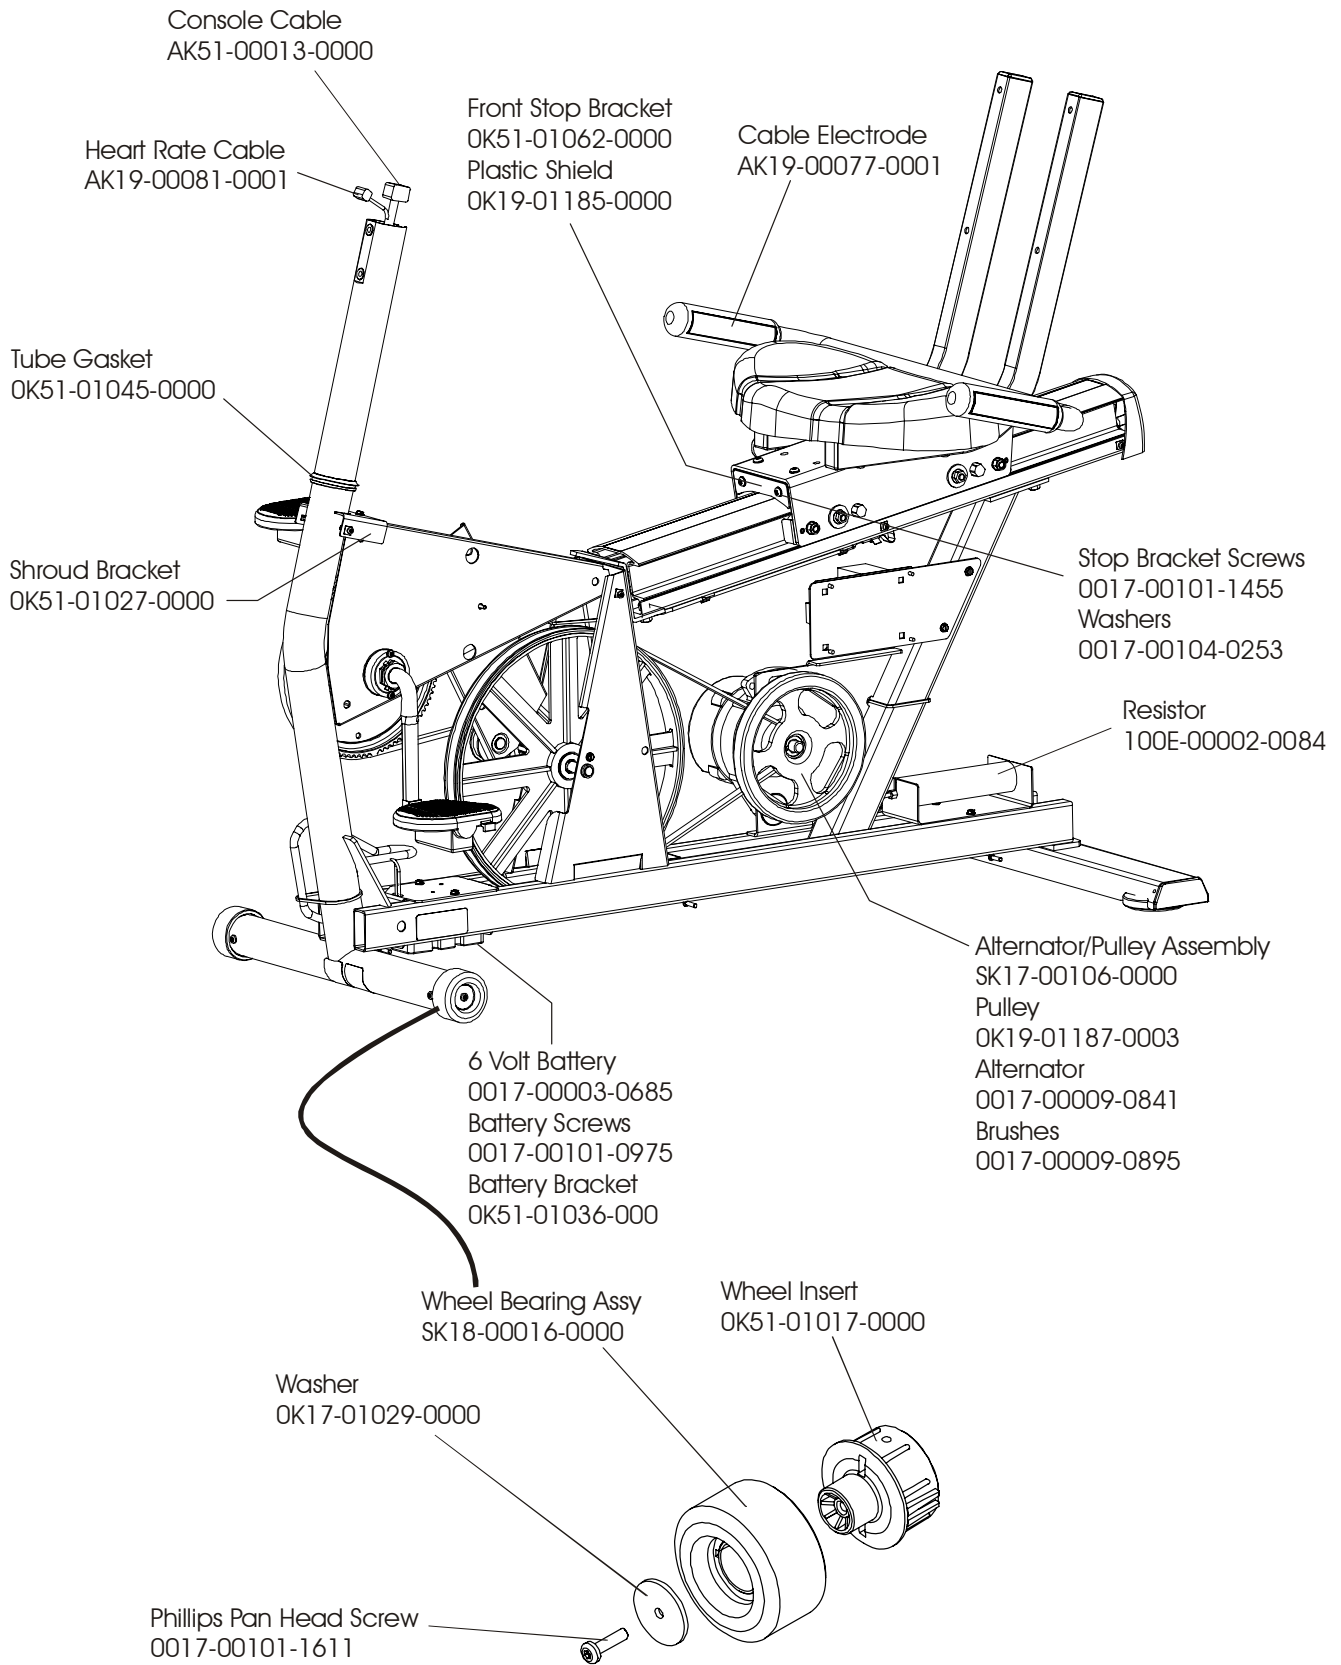

Screw(4)
0017-00101-1250

Console Case (Black)
OK36-01187-0008

Screw
0017-00101-0393

Battery Cover
OK36-01035-0006

Screw
0017-00101-0823 (4)

**LC95 Recumbent
Final Frame Assembly – Right Side**

LC95R-0100-30

**LC95 Recumbent
Final Frame Assembly – Left Side**

LC95R-0100-30

LC95 Recumbent

Extrusion Tube – SK51-00014-0000

LC95R-0100-30

**LC95 Recumbent
Crank Arm Assembly**

LC95R-0100-309

NOTE: Order Crank Bearing Kit GK51-00002-0001

**LC95 Recumbent
Stabilizer Bar Assembly**

LC95R-0100-30

**LC95 Recumbent
Seat Assembly SK51-00011-0000**

LC95R-0100-30

**LC95 Recumbent
Seat Lock Assembly – AK51-00053-0000**

LC95R-0100-30

**LC95 Recumbent
Pulley Clutch Assembly**