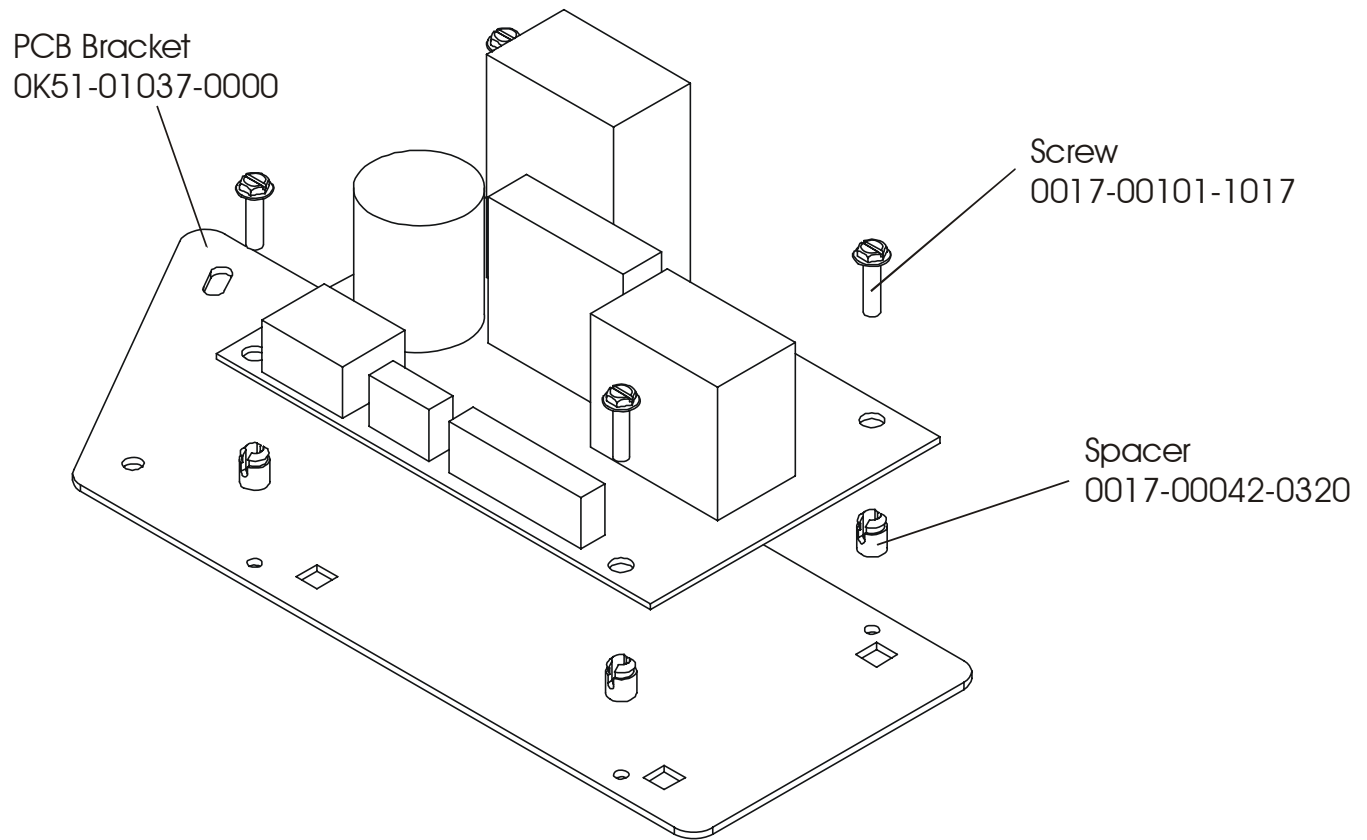

Polar Cable
AK36-00021-00002