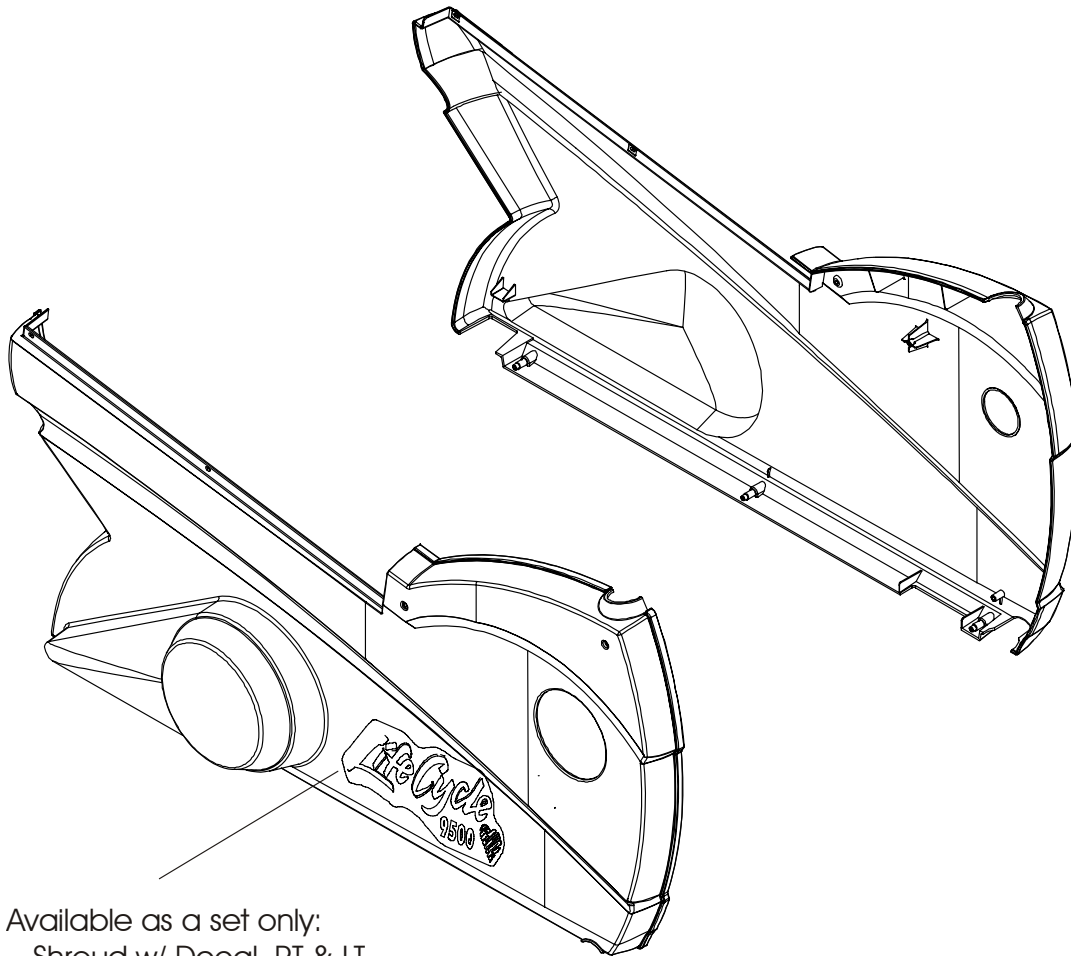

Available as a set only:
Shroud w/ Decal, RT & LT
GK63-00002-0016
Shroud Decal, RT
OK51-01081-0000

Shroud Screw (11)
0017-00101-0991