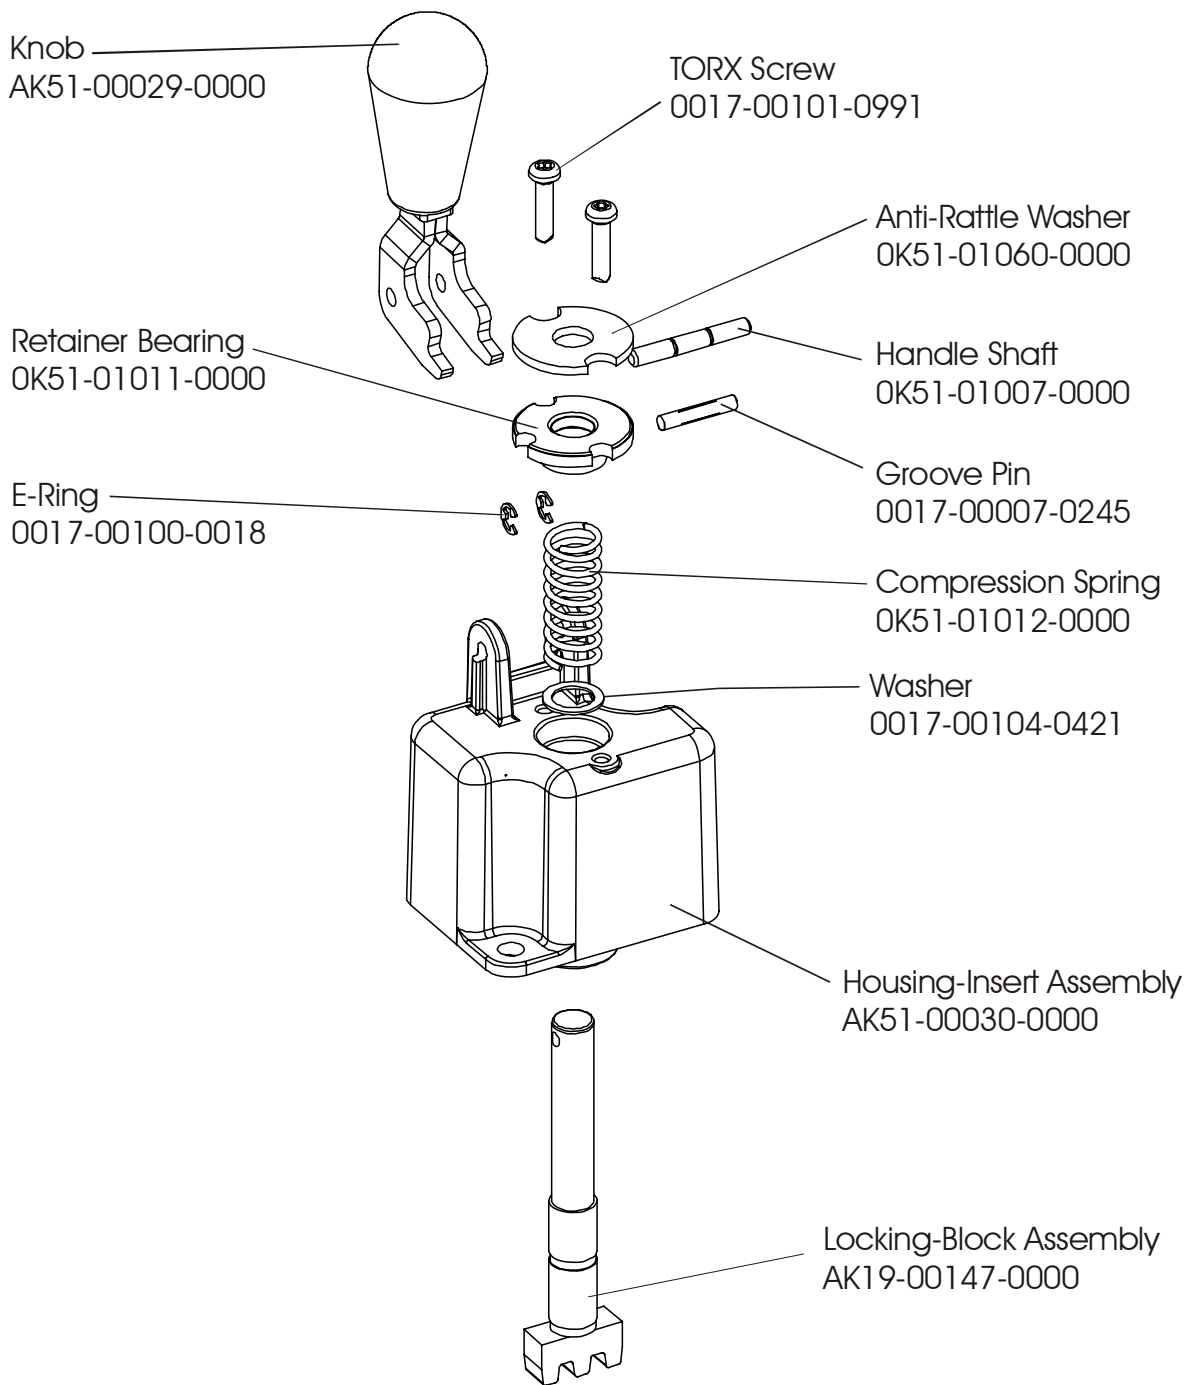

**LC95 Recumbent
Final Frame Assembly – Left Side**

LC95R-0100-30

LC95 Recumbent

Extrusion Tube – SK51-00014-0000

LC95R-0100-30

**LC95 Recumbent
Crank Arm Assembly**

LC95R-0100-309

NOTE: Order Crank Bearing Kit GK51-00002-0001

**LC95 Recumbent
Stabilizer Bar Assembly**

LC95R-0100-30

**LC95 Recumbent
Seat Assembly SK51-00011-0000**

LC95R-0100-30

**LC95 Recumbent
Seat Lock Assembly – AK51-00053-0000**

LC95R-0100-30

**LC95 Recumbent
Pulley Clutch Assembly**