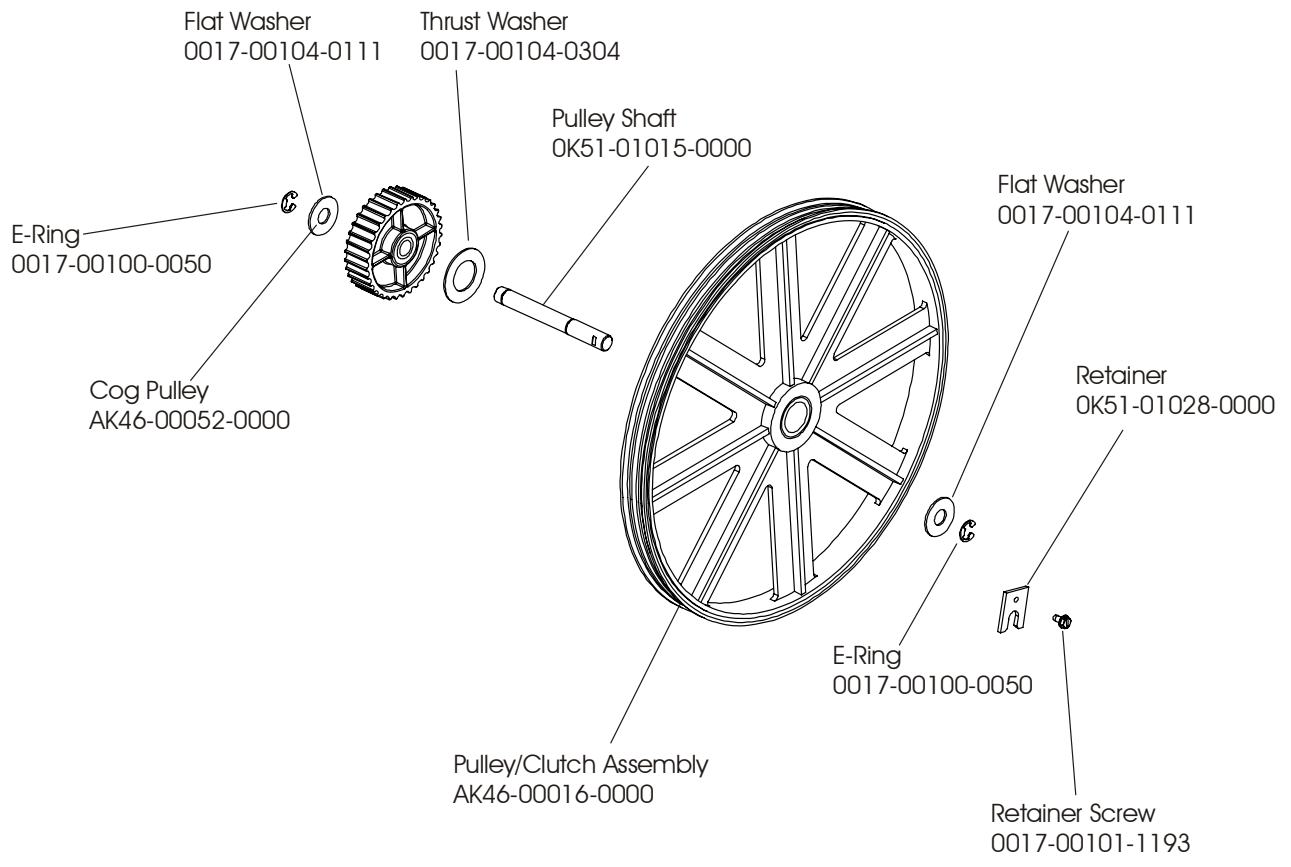

**LC95 Recumbent
Pulley Clutch Assembly**

LC95R-0100-30