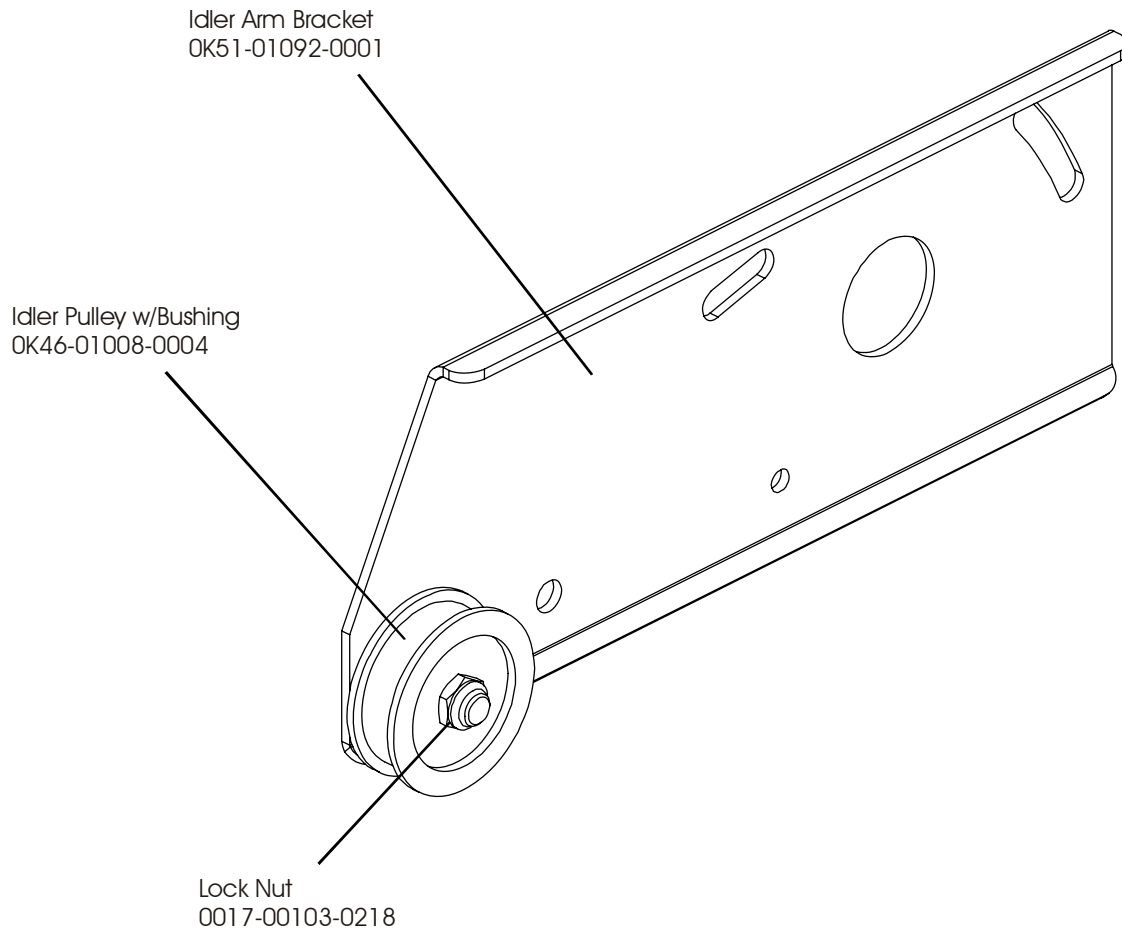

**LC95 Recumbent
Final Frame Assembly – Left Side**

LC95R-0100-30

LC95 Recumbent

Extrusion Tube – SK51-00014-0000

LC95R-0100-30

**LC95 Recumbent
Crank Arm Assembly**

LC95R-0100-309

NOTE: Order Crank Bearing Kit GK51-00002-0001

**LC95 Recumbent
Stabilizer Bar Assembly**

LC95R-0100-30

**LC95 Recumbent
Seat Assembly SK51-00011-0000**

LC95R-0100-30

**LC95 Recumbent
Seat Lock Assembly – AK51-00053-0000**

LC95R-0100-30

**LC95 Recumbent
Pulley Clutch Assembly**