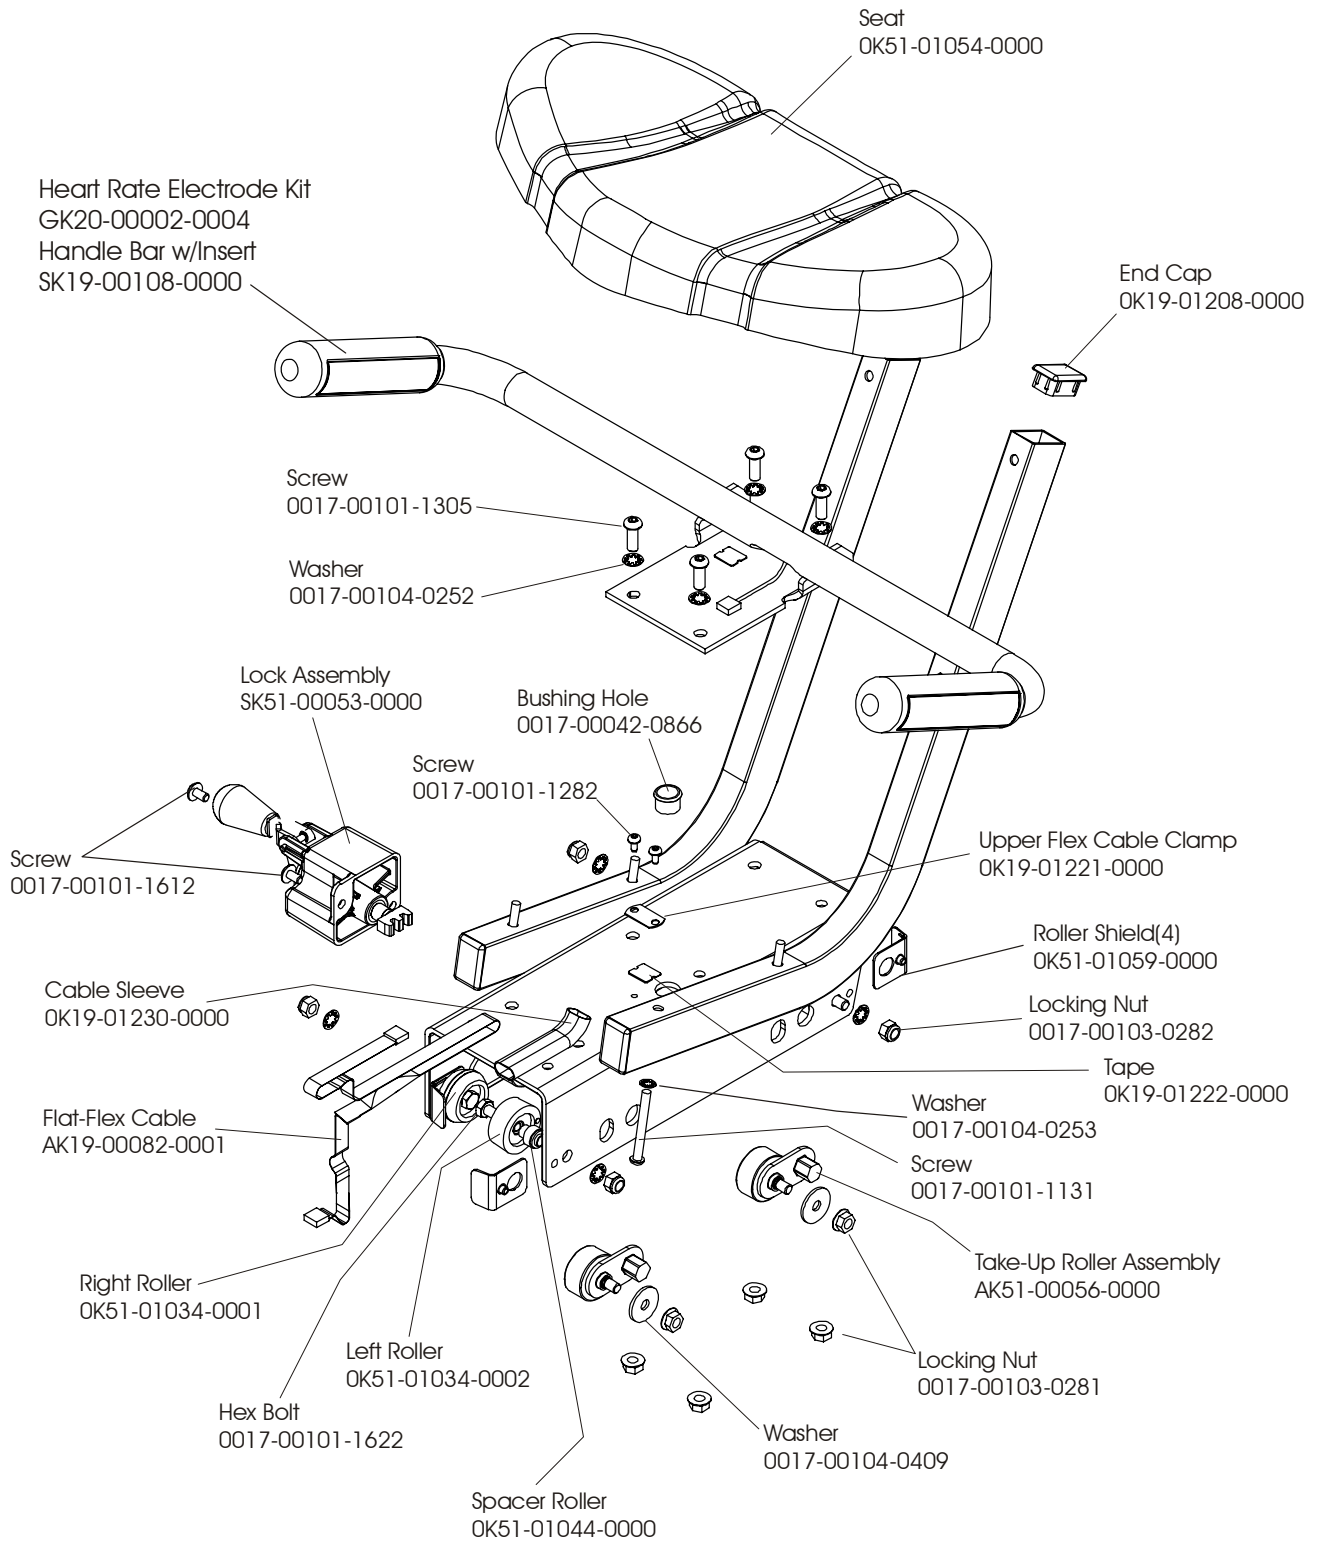

Screw(4)
0017-00101-1250

Console Case (Black)
OK36-01187-0008

Screw
0017-00101-0393

Battery Cover
OK36-01035-0006

Screw
0017-00101-0823 (4)

**LC95 Recumbent
Final Frame Assembly – Right Side**

LC95R-0100-30

**LC95 Recumbent
Final Frame Assembly – Left Side**

LC95R-0100-30

LC95 Recumbent

Extrusion Tube – SK51-00014-0000

LC95R-0100-30

**LC95 Recumbent
Crank Arm Assembly**

LC95R-0100-309

NOTE: Order Crank Bearing Kit GK51-00002-0001

**LC95 Recumbent
Stabilizer Bar Assembly**

LC95R-0100-30

**LC95 Recumbent
Seat Assembly SK51-00011-0000**

LC95R-0100-30

**LC95 Recumbent
Seat Lock Assembly – AK51-00053-0000**

LC95R-0100-30

**LC95 Recumbent
Pulley Clutch Assembly**

LC95R-0100-30

Available as a set only:
Shroud w/ Decal, RT & LT
GK63-00002-0016
Shroud Decal, RT
OK51-01081-0000

Shroud Screw (11)
0017-00101-0991

Polar Cable
AK36-00021-00002

Console Cable
AK51-00013-0000