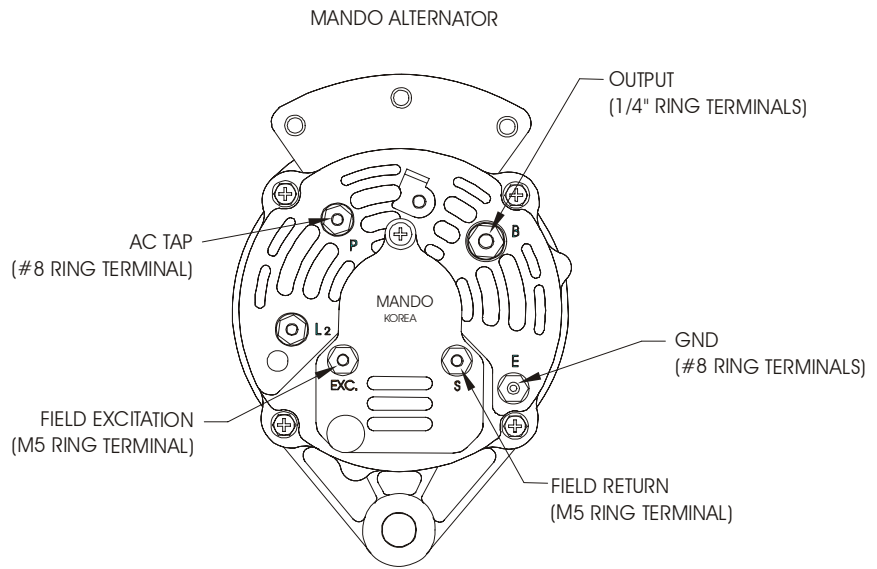

**LC95 Recumbent
Final Frame Assembly – Left Side**

LC95R-0100-30

LC95 Recumbent

Extrusion Tube – SK51-00014-0000

LC95R-0100-30

**LC95 Recumbent
Crank Arm Assembly**

LC95R-0100-309

NOTE: Order Crank Bearing Kit GK51-00002-0001

**LC95 Recumbent
Stabilizer Bar Assembly**

LC95R-0100-30

**LC95 Recumbent
Seat Assembly SK51-00011-0000**

LC95R-0100-30

**LC95 Recumbent
Seat Lock Assembly – AK51-00053-0000**

LC95R-0100-30

**LC95 Recumbent
Pulley Clutch Assembly**

LC95R-0100-30

Available as a set only:
Shroud w/ Decal, RT & LT
GK63-00002-0016
Shroud Decal, RT
OK51-01081-0000

Shroud Screw (11)
0017-00101-0991

Polar Cable
AK36-00021-00002

Console Cable
AK51-00013-0000

Alternator Cable
AK51-00019-0000

Cable Electrodes
AK19-00077-0001

Heart Rate Cable
AK19-00081-0001

Flat-Flex Cable
AK19-00082-0001