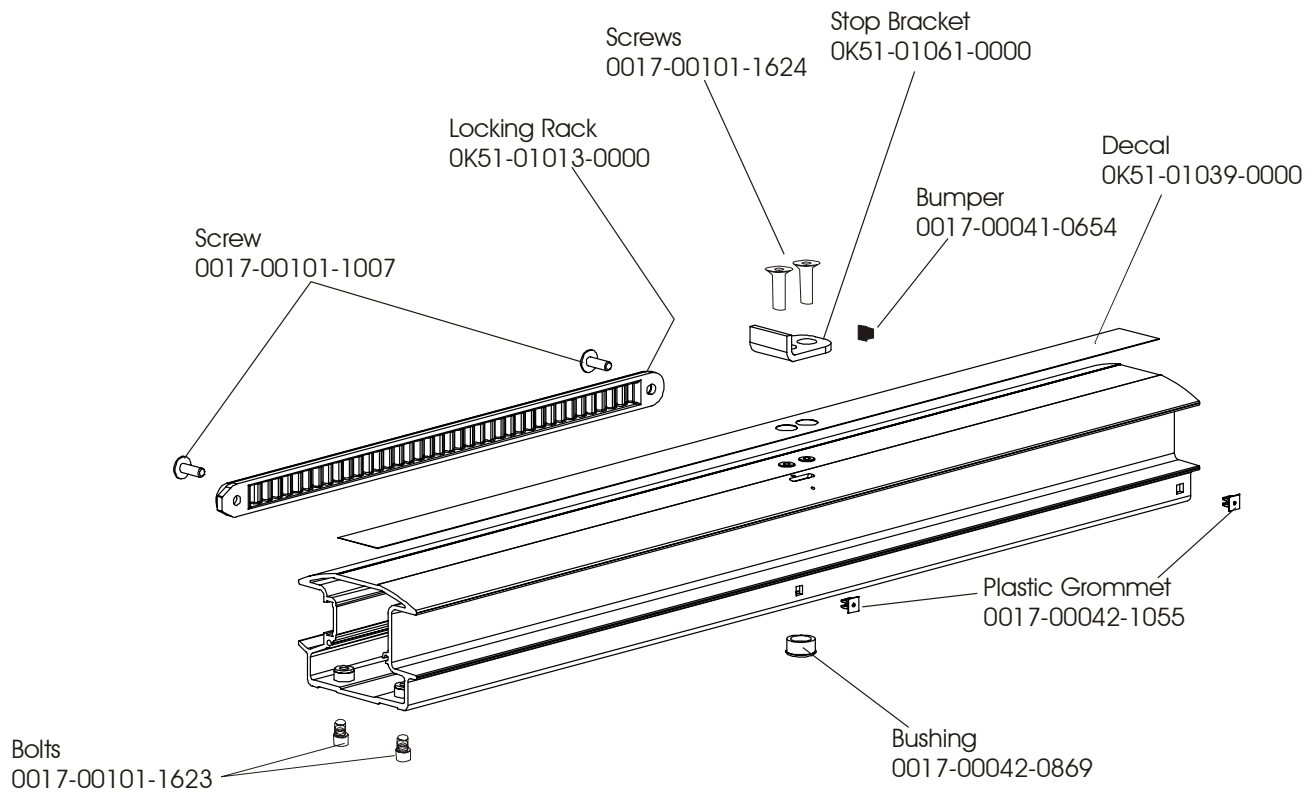

**LC95 Recumbent
Final Frame Assembly – Left Side**

LC95R-0100-30

LC95 Recumbent

Extrusion Tube – SK51-00014-0000

LC95R-0100-30

**LC95 Recumbent
Crank Arm Assembly**

LC95R-0100-309

NOTE: Order Crank Bearing Kit GK51-00002-0001